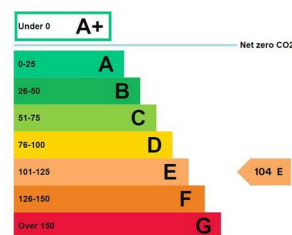

Energy Efficiency Graph

Viewing

Please call our Commercial Department on (01474) 369368 or Email: commercial@sealeys.co.uk if you would like to arrange a viewing for this property or require further information.

Sealeys Walker Jarvis
184 Parrock Street
Gravesend
Kent
DA12 1EN
www.sealeys.co.uk

Agents Note: Whilst every care has been taken to prepare these marketing particulars, they are for guidance purposes only. These details, description and measurements do not form part of a contract and whilst every effort has been made to ensure accuracy this cannot be guaranteed. Interested parties must satisfy themselves by inspection or otherwise as to the correctness of them. Floor plans are not to scale and are for illustration purposes only. Any equipment, fixtures and fittings or any item referred to have not been tested unless specifically stated.