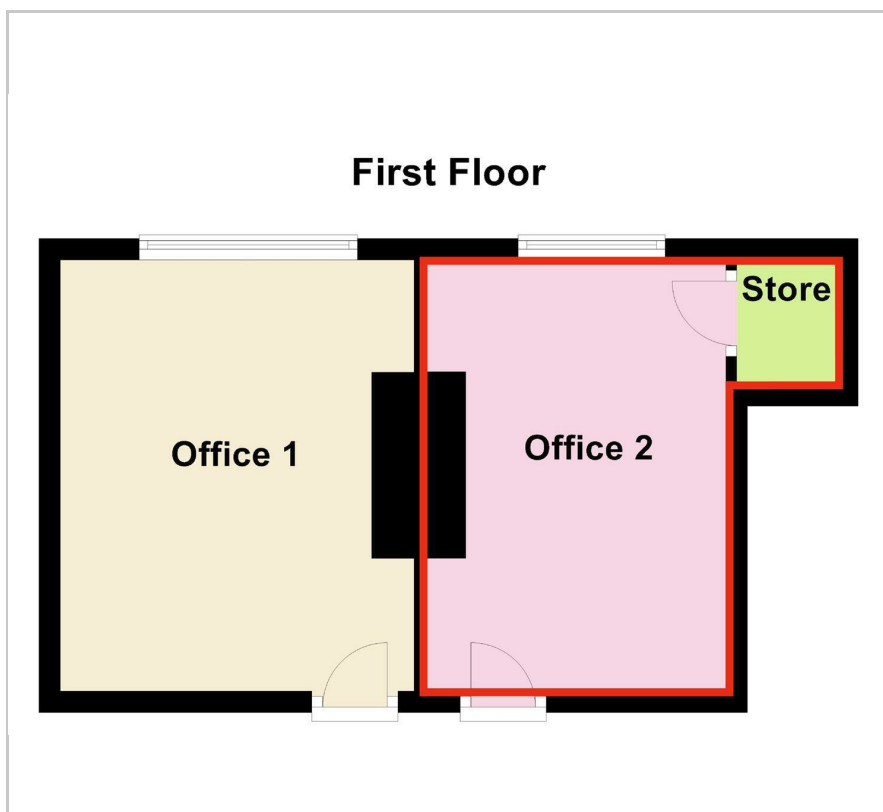

#### PROPERTY DESCRIPTION

A first floor office measuring - 11.24 SqM (121 SqFt)

Communal WC's

## Floor Plan